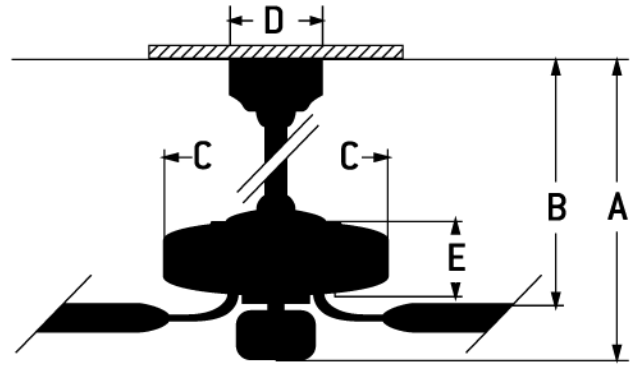

CRAFTMADE

NEW

Augusta - AUG60CW4

60" Augusta fan

60" Augusta Ceiling Fan in Cottage White

- Energy Saving, 6-Speed Reversible DC Motor
- 8" Downrod (Included)
- 60" Custom Augusta Blades in Driftwood (Included)
- Integrated Light Kit (4-4W LED Candelabra Bulbs Included)
- DC Remote & Wall Controls (Included)
- Dual Mount (Flat or angled ceiling)
- Sophisticated DC Motor requires automatic 7-minute calibration period upon installation. The remote and wall controls are inoperable during that time, after which the fan, remote control and wall control (if applicable) will be fully operational.
- Remote On/Off or Dimming

Specs

Blade Sweep Opt (in.)	60
Blades	4
Blade Pitch (deg)	14
Motor Size (MM)	125 x 30
Carton Size (CU FT)	3,60
Blade Options	Fits Only
Bulb CCT	3000
Bulb Wattage	4
CRI	80
Lumens	300
Finish	Cottage White

Dimensions

A:	25.35
B:	13.13
C:	8.39
D:	6.24
E:	19.31

F: w/o Light Kit -
Downrod Length (in.)

19.31
6

Downloads

Augusta - AUG60CW4

[PDF Spec Sheet](#)

[Installation Guide](#)