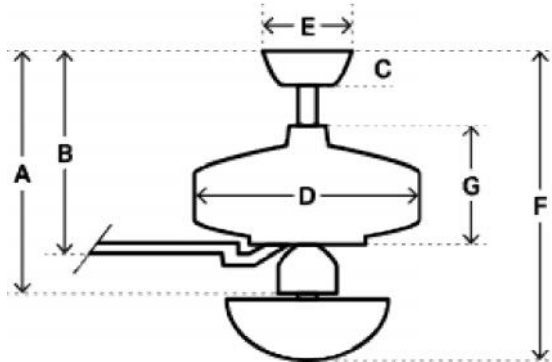

Heritage

HERITAGE™ - 60" CEILING FAN MODEL 59528 Brushed Cocoa Dark Wood Finish

Heritage™ - 60" Ceiling Fan

During the Industrial Revolution, innovations in manufacturing enabled artisans to create furniture from cast iron. The Heritage fan incorporates many of the design details featured in antique castings, including vertical ribbing on its motor housing, raised type on the switch cap, and a custom cobblestone texture on the fan body, cap and inset portions of the blade medallions.

Outdoor/Wet rated

Dimensions

Energy Information

A
13.02 in (Flush 12.02, Angled 46.02)

B
11.97 in (Flush 10.97, Angled 44.97)

C
2.75 in

D
15.96 in

E
6.49 in

F
-

G
-

5.00 in

Airflow
6865 cfm

Electricity Use
82 watts

Airflow Efficiency
84 cfm/watt

Standard dimensions: with 3 inch downrod (included)
Angled dimensions: with 36 inch downrod (not included)
Running at high speed