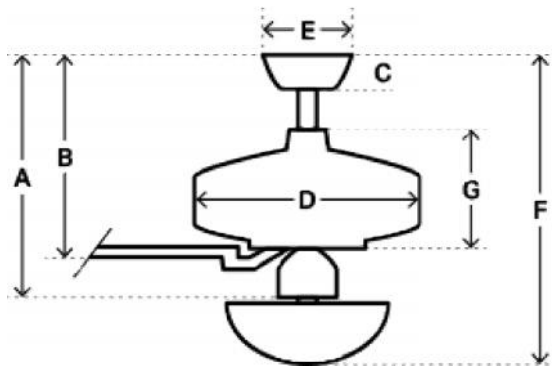

Verse

VERSE - 54" CEILING FAN MODEL 59159 Maiden Bronze

Verse - 54" Ceiling Fan

The Verse? is bringing retro back with a contemporary twist. The composition borrows elements from 1950s American metropolitan design and incorporates a modern minimalist approach. The result is sharp yet discrete, subtle yet evocative, and will keep any room looking fresh and inspired for years to come. With an exquisite presence and a variety of assembly options, the damp-rated Verse offers simple comfort with a personal touch. This fan allows for many choices ? downrod or low-profile, LED light or no-light cap, and reversible blades. The best part? It's all included in one box!

Outdoor/Damp rated
Control Included
LED Lighting

Dimensions

Energy Information

A
12.22 in (Flush 11.22, Angled 45.22)

B
10.15 in (Flush 9.15, Angled 43.15)

C
2.75 in

D
11.79 in

E
6.49 in

F
14.06 in (Flush 13.06, Angled 47.06)

G
-

Airflow
5987 cfm

Electricity Use
78 watts

Airflow Efficiency
77 cfm/watt

Standard dimensions: with 3 inch downrod (included)
Angled dimensions: with 36 inch downrod (not included)
Running at high speed