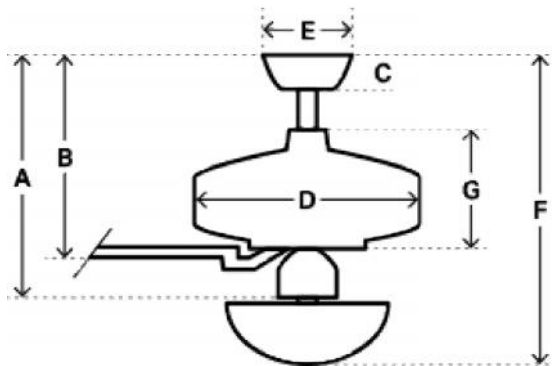

Dimensions

Energy Information

- **A**
  - (Flush 8.90)
- **B**
  - (Flush 7.75)
- **C**
  -
- **D**
  12.50 in
- **E**
  -
- **F**
  - (Flush 14.80)
- **G**
  5.98 in